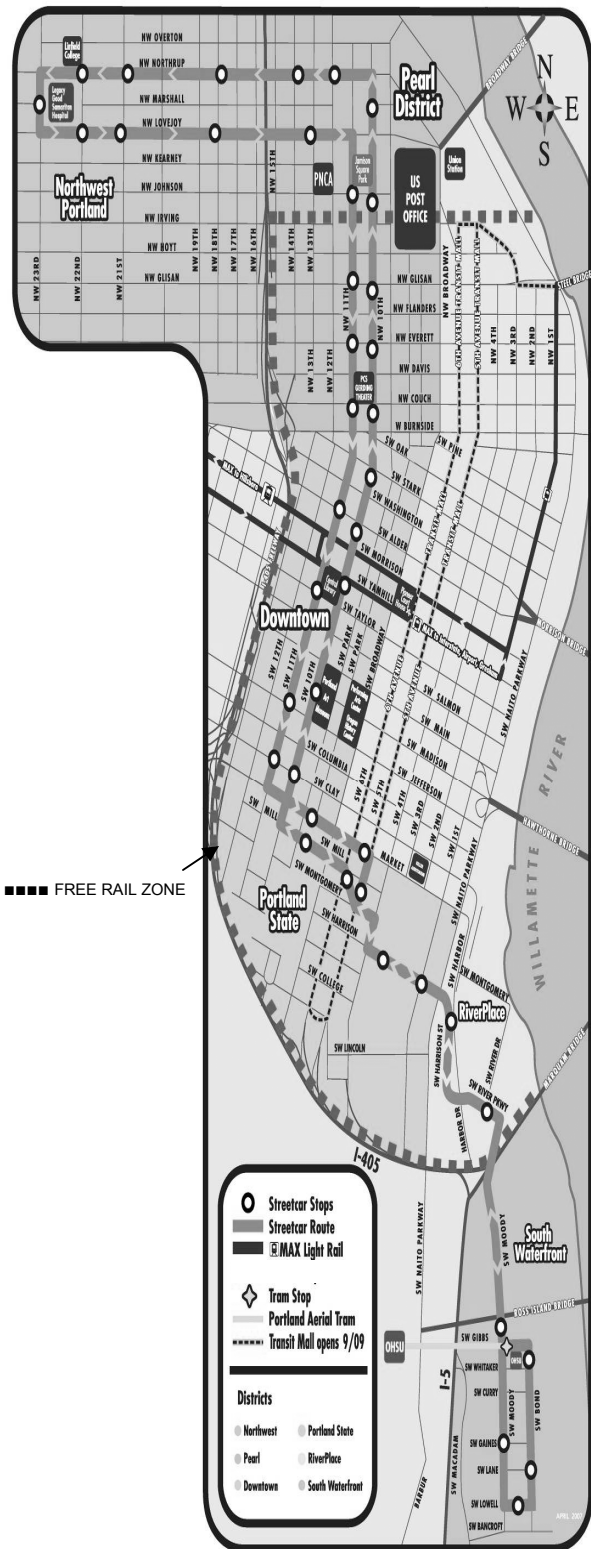

WEEKDAY SCHEDULES

EFFECTIVE DECEMBER 2011

**LAST DEPARTURE FROM SOUTH WATERFRONT:
11:27p Monday—Friday**

- **PLEASE REPORT ANY SUSPICIOUS ITEMS OR ACTIVITY TO THE OPERATOR.**
- Portland Streetcar is FREE in the FREE RAIL ZONE and honors all valid TriMet tickets, passes and the Tram Annual Pass.
- Tickets purchased are good ALL DAY ON STREETCAR & VALID FOR 2 HOURS ON TRIMET.
- Annual STREETCAR ONLY pass: $100.00 per year from date purchased.
- Transfer to TriMet MAX at SW Yamhill and SW Morrison.
- Transfer to TriMet Transit Mall at SW 5th Avenue and SW 6th Avenue.
- Portland Streetcars are wheelchair accessible and air-conditioned, use hand straps and bars to secure a safe ride.
- Be courteous to senior citizens and disabled by providing seating.
- Bicycles & Segways are allowed in the Low-floor section of the car.
- **Service Animals** (Only Guide Dogs & Companion Animals) are welcome. You are responsible for the care and supervision of your animal while on board.
- Call TriMet at (503) 238-RIDE (7433) for Streetcar Transfer information and Transit Tracker Stop ID numbers.
- See website: www.portlandstreetcar.org for Rider Alerts, Construction updates, Maps or the current Holiday Schedule.
- Arrival Times are approximate! Check the Readerboard inside Platform Shelter.

• **Customer Service and Lost & Found: (503) 823-2900**
M-F, 8:30am-4:30pm; closed Sat/Sun

The Portland Streetcar is owned & operated by the City of Portland.

Portland Streetcar

PORTLAND STREETCAR
1516 NW Northrup St.
Portland, Oregon 97209

website: www.portlandstreetcar.org

Portland Streetcar (503) 823-2900
For ADA Accommodations call:
TDD: (503) 823-6868