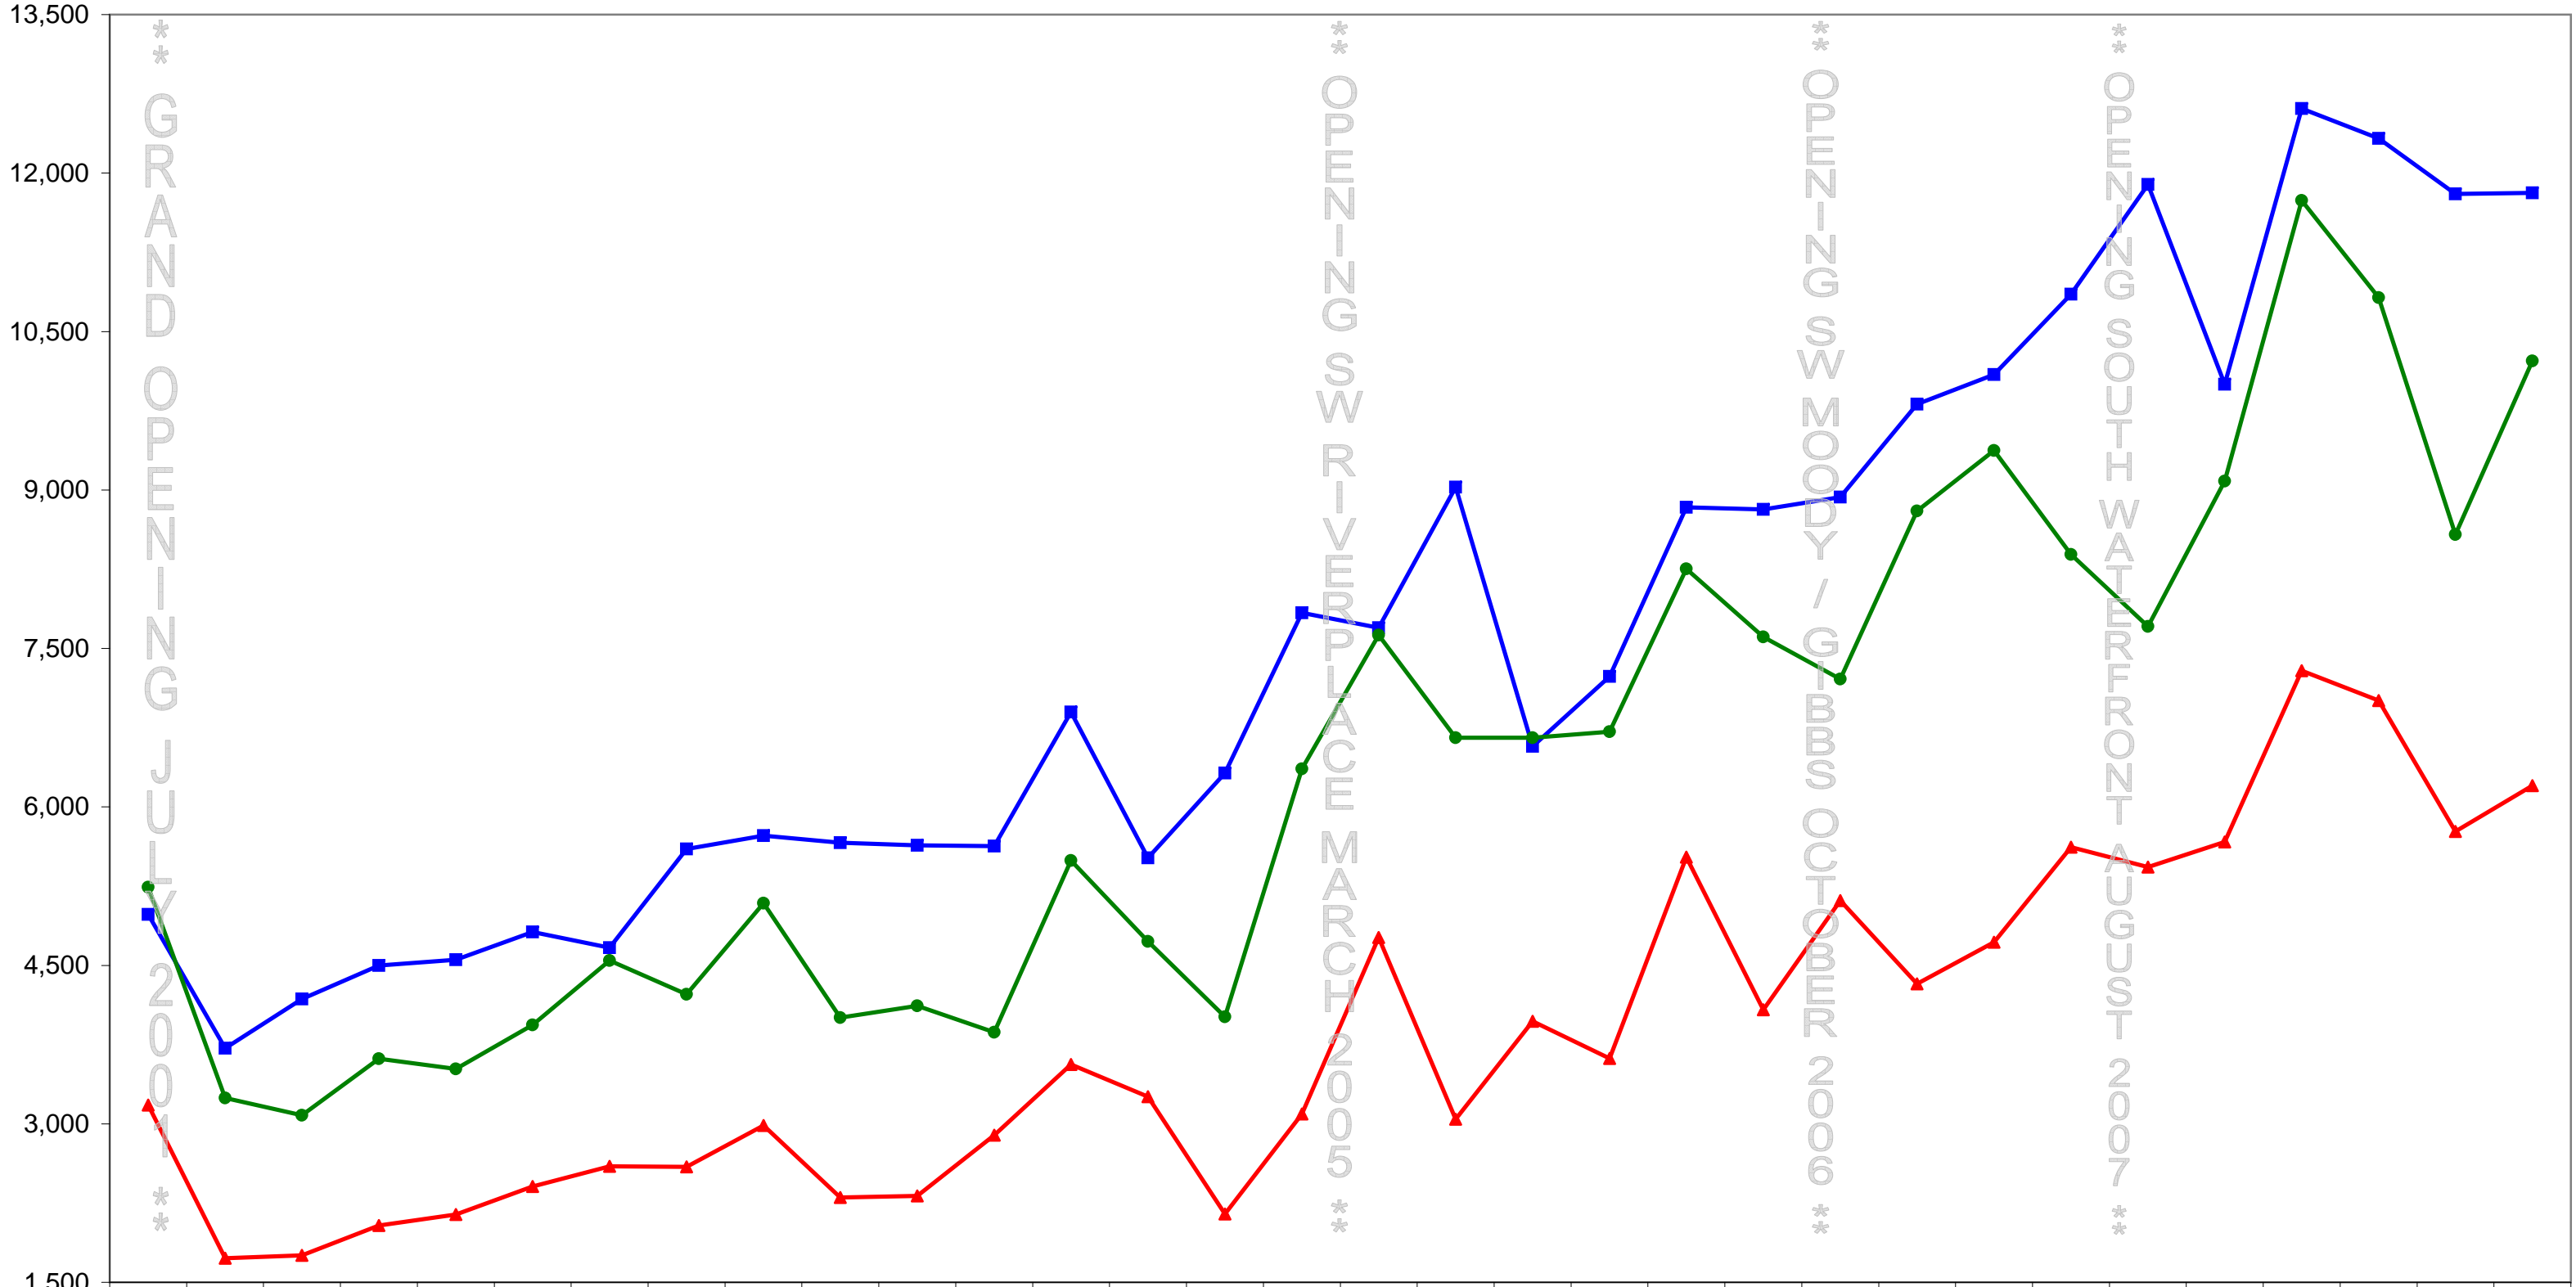

STREETCAR DAILY RIDERSHIP

	Sum 2001	Fall 2001	Win 1/02	Spr 2002	Sum 2002	Fall 2002	Win 02/03	Spr 2003	Sum 2003	Fall 2003	Win 03/04	Spr 2004	Sum 2004	Fall 2004	Win 04/05 No VT	Spr 2005	Sum 2005	Fall 2005	Win 05/06	Spr 2006	Sum 2006	Fall 2006	Win 06/07	Spr 2007	Sum 2007	Fall 2007	Win 07/08	Spr 2008	Sum 2008	Fall 2008	Win 08/09	Spr 2009
Mon - Fri	4,982	3,715	4,183	4,500	4,554	4,817	4,668	5,602	5,729	5,662	5,636	5,629	6,899	5,518	6,320	7,837	7,697	9,027	6,572	7,235	8,836	8,817	8,933	9,813	10,092	10,853	11,891	10,001	12,611	12,328	11,802	11,812
Saturday	5,239	3,244	3,082	3,617	3,521	3,937	4,545	4,227	5,089	4,006	4,116	3,866	5,492	4,727	4,012	6,359	7,627	6,656	6,654	6,712	8,253	7,610	7,210	8,800	9,374	8,389	7,708	9,083	11,741	10,820	8,579	10,221
Sunday	3,177	1,729	1,756	2,037	2,143	2,407	2,597	2,592	2,984	2,302	2,318	2,894	3,561	3,258	2,148	3,094	4,764	3,043	3,971	3,618	5,524	4,079	5,113	4,326	4,720	5,620	5,430	5,668	7,290	7,007	5,767	6,201