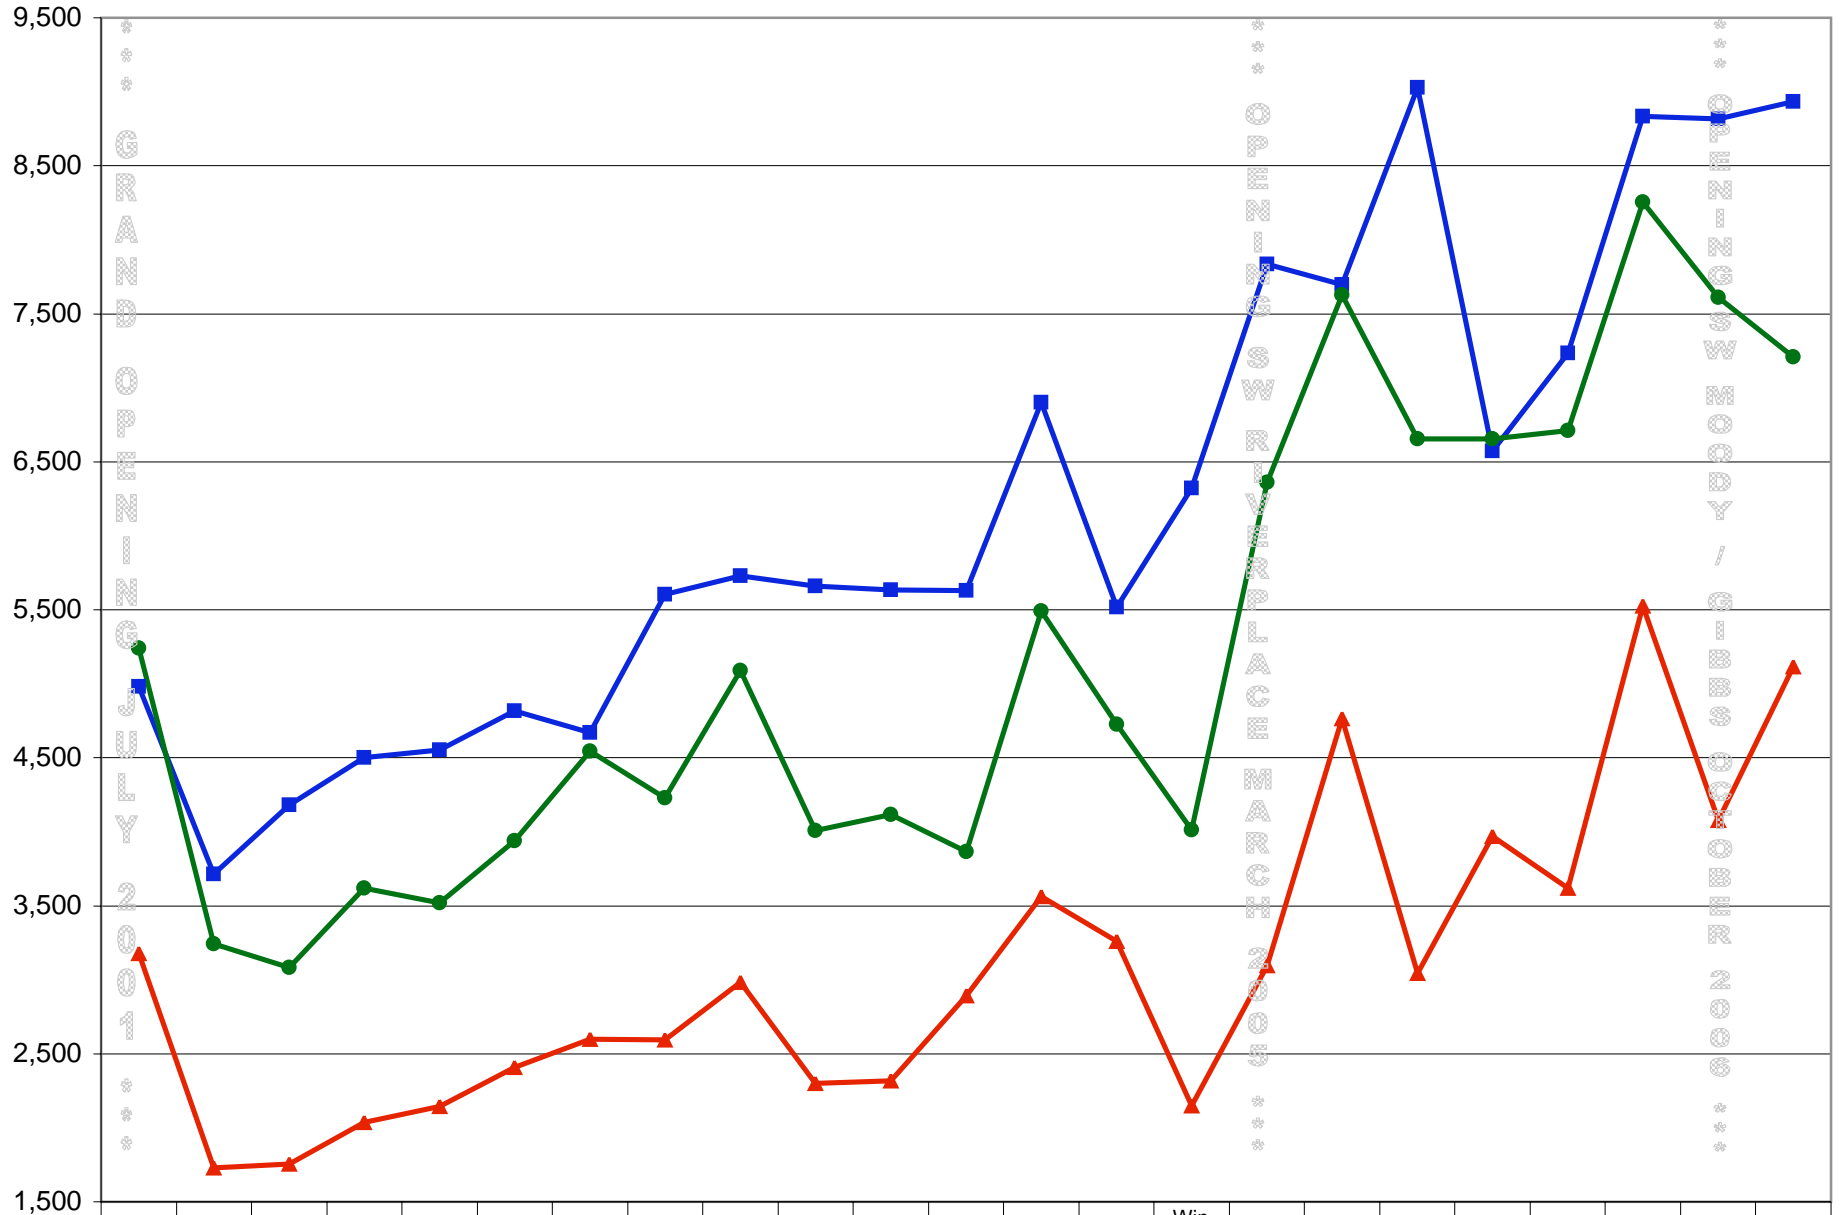

# STREETCAR RIDERSHIP

	Sum 2001	Fall 2001	Win 1/02	Spr 2002	Sum 2002	Fall 2002	Win 02/03	Spr 2003	Sum 2003	Fall 2003	Win 03/04	Spr 2004	Sum 2004	Fall 2004	Win 04/05 No VT	Spr 2005	Sum 2005	Fall 2005	Win 05/06	Spr 2006	Sum 2006	Fall 2006	Win 06/07
Mon - Fri	4,982	3,715	4,183	4,500	4,554	4,817	4,668	5,602	5,729	5,662	5,636	5,629	6,899	5,518	6,320	7,837	7,697	9,027	6,572	7,235	8,836	8,817	8,933
Saturday	5,239	3,244	3,082	3,617	3,521	3,937	4,545	4,227	5,089	4,006	4,116	3,866	5,492	4,727	4,012	6,359	7,627	6,656	6,654	6,712	8,253	7,610	7,210
Sunday	3,177	1,729	1,756	2,037	2,143	2,407	2,597	2,592	2,984	2,302	2,318	2,894	3,561	3,258	2,148	3,094	4,764	3,043	3,971	3,618	5,524	4,079	5,113