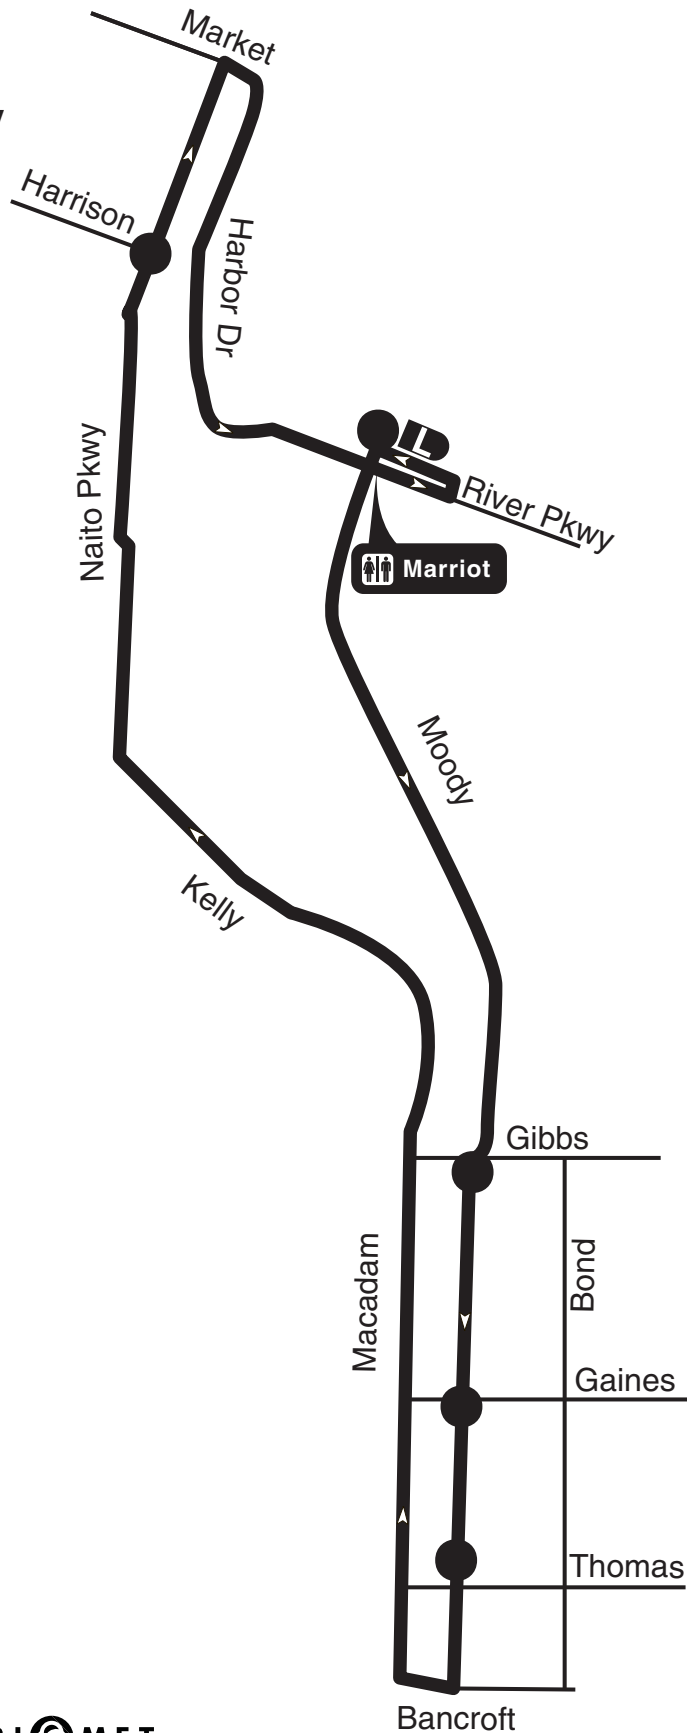

## Southbound

From layover on SW River Pkwy & SW Moody

- L Moody
- R Bancroft

## Northbound

- R Macadam into Kelly
- R Naito
- R Market
- C Harbor
- L River Parkway
- C River Parkway into cul-de-sac
- C Around cul-de-sac to layover at Moody

Overhead code:

985: Streetcar Shuttle to S. Waterfront  
change to

996: Streetcar Shuttle to RiverPlace  
after turning onto SW Moody Ave.

- Route
- Dropoff/Pickup
- Layover